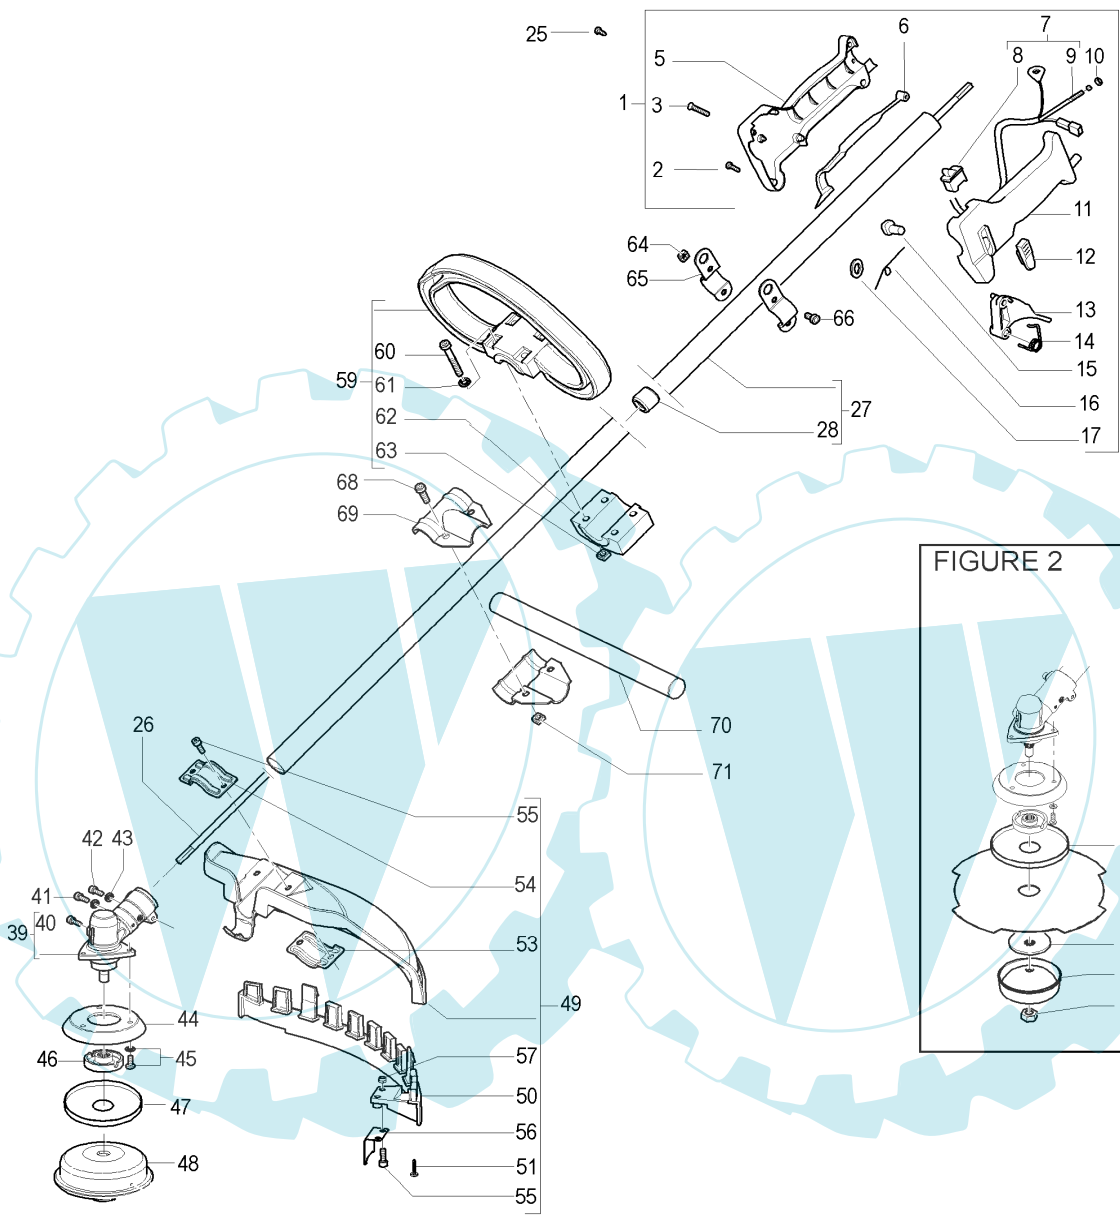

FIGURE 1

The Electrolux Group. The world's No.1 choice.